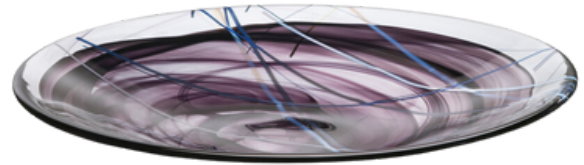

Designed by Bertil Vallien.

CONTRAST DISH BLUE

SIZE: 38*38*6cm

~~Rs 14,000~~

Rs 11,900

CONTRAST DISH BLACK

SIZE: 38*38*6cm

~~Rs 14,000~~