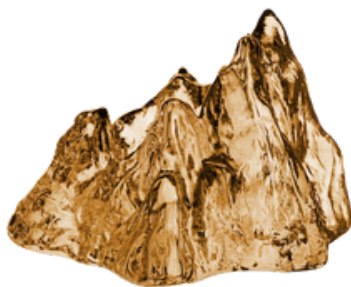

PAGOD VASE (M)

SIZE: 13.5*13.5*25.5cm

Rs ~~9,000~~
Rs 7,650

PAGOD VASE (L)

SIZE: 15*15*16.5cm

Rs ~~11,000~~
Rs 9,350

THE ROCK

The Rock series was created as a tribute and paraphrase to the 50th anniversary of Snowball, Ann Wolff's iconic classic. The familiar, irregular surface is reused, but The Rock is a work of art in its own right. This votive is in bronze colored glass, with a dramatic silhouette and a contemporary color palette.

THE ROCK VOTIVE PINK

SIZE: 12*14*9cm

Rs 7,000

THE ROCK VOTIVE GREY

SIZE: 12*14*9cm

Rs 7,000

THE ROCK VOTIVE BRONZE

SIZE: 12*14*9cm