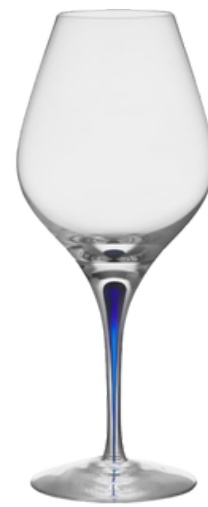

Rs 27,000

**CARAT CANDLESTAND
GRAPHITE (L)**

SIZE: 11*11*30cm

Rs 19,000

INTERMEZZO

Intermezzo Blue glasses are mouth-blown in Sweden by expert glassblowers and has a drop of blue sealed inside the stem – an innovation based on traditional craftsmanship. A small, but characteristic detail fascinating enough to inspire a conversation at any time. Intermezzo glasses are perfect for serving wines and champagne.

Designed by Erika Lagerbielke.

**INTERMEZZO CHAMPAGNE
GLASS BLUE**

SIZE: 6.5*6.5*25cm

Rs 8,500

**INTERMEZZO WINE
GLASS BLUE**

SIZE: 10.5*10.5*23.5cm

Rs 8,500

OBJETTO