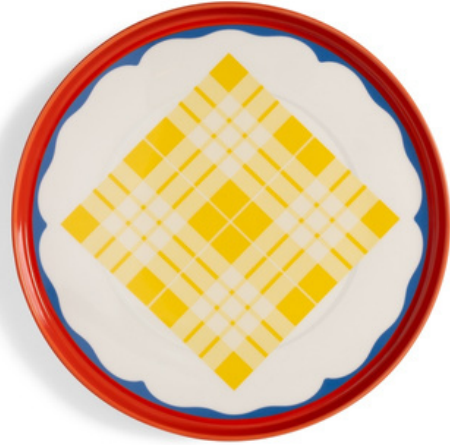

&KLEVERING
AMSTERDAM

&KLEVERING

STATEMENT PIECES FOR YOUR HOME WITH A COLOURFUL WINK

TABLEWARE

**PLATE DAYDREAM WAVE
YELLOW**

SIZE: 26*26*2 cm

Rs 3,500

**PLATE DAYDREAM WAVE
RED**

SIZE: 26*26*2 cm

Rs 3,500

**PLATE DAYDREAM BULGE
YELLOW**

SIZE: 26*26*2 cm

Rs 3,500

**PLATE DAYDREAM BULGE
RED**

SIZE: 26*26*2 cm

Rs 3,500

**PLATE DAYDREAM ARCH
YELLOW**

SIZE: 26*26*2 cm

Rs 3,500

**PLATE DAYDREAM ARCH
RED**

SIZE: 26*26*2 cm

Rs 3,500

**PLATE DAYDREAM ASSORTED -
SET OF 6**

SIZE: 26*26*2 cm