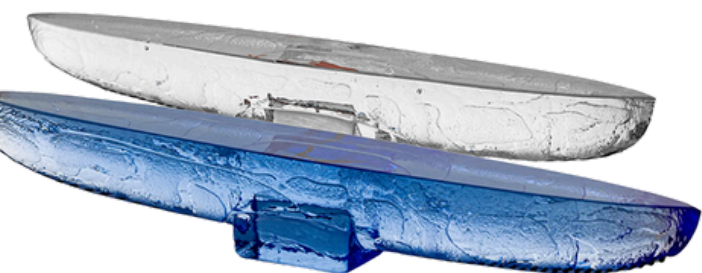

Rs 28,000

**ROCKY BAROQUE CRYSTAL
CANDLESTAND LILAC (L)**

SIZE: 15.5*15.5*17.5cm

Rs 32,000

DRIFTER

LIMITED EDITION

Drifter, a piece of crystal glass art expresses simplicity and space with an encased figure in copper that flows freely in his boat. It signifies the boat as a symbol of freedom and solitude.