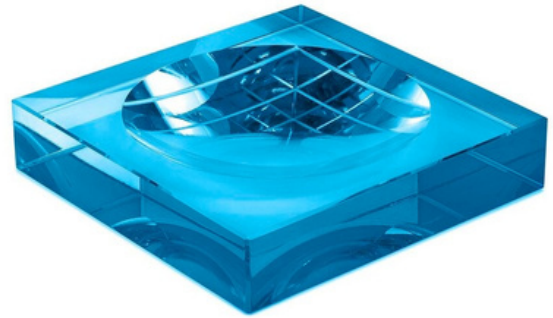

Rs 5,000

JELLYFISH L

SIZE: 13*13*20cm

Rs 5,500

CRISSY ASH TRAY AMBER

SIZE: 12*12*2.5 cm

Rs 7,000

CRISSY ASH TRAY BLUE

SIZE: 12*12*2.5 cm

Rs 7,000

CRISSY BOWL EMERALD

SIZE: 12*12*7cm

Rs 12,000

CRISSY PLATTER AMBER

SIZE: 23*23*14cm

Rs 15,000