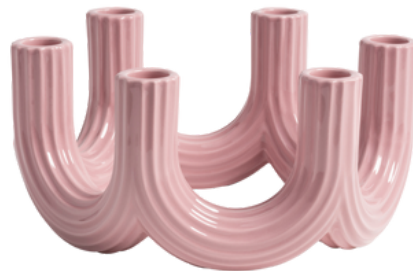

~~Rs 3,500~~

Rs 2,625

**SHELLEGANCE
CANDLE HOLDER (S)**

SIZE: 21*11*17cm

~~Rs 5,000~~

Rs 3,750

**SHELLEGANCE
CANDLE HOLDER (M)**

SIZE: 15*7*13cm

~~Rs 6,000~~

Rs 4,500

CHURROS PINK CANDLE HOLDER

SIZE: 23.5*23.5*11cm

Rs 6,500

VASE

VASE RHOMBIC RED

SIZE: 16*16*29.5 cm