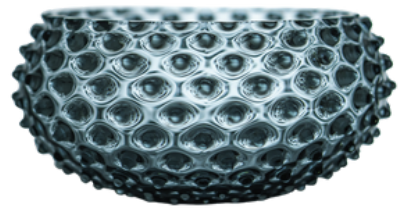

SIZE: 11.5cm*11.5cm*30cm

Rs 10,500

BOWLS

BRONZE HOBNAIL LARGE BOWL

SIZE: 23cm*23cm*9cm

Rs 9,500

MISTY BLUE HOBNAIL LARGE BOWL

SIZE: 23cm*23cm*9cm

Rs 9,500

GLASSES

**AMBER HOBNAIL TUMBLERS
(SET OF 2)**

SIZE: 7.5cm*7.5cm*12cm

Rs 5,000

**ROSALINE HOBNAIL TUMBLERS
(SET OF 2)**

SIZE: 7.5cm*7.5cm*12cm

Rs 5,000