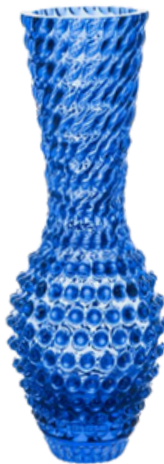

VASES

CITRINE HOBNAIL FUGU VASE

SIZE: 11.5cm*11.5cm*30cm

Rs 10,500

CRYSTAL HOBNAIL FUGU VASE

SIZE: 11.5cm*11.5cm*30cm

Rs 10,500

ELECTRIC BLUE HOBNAIL FUGU VASE

SIZE: 11.5cm*11.5cm*30cm

Rs 10,500

BOWLS

BRONZE HOBNAIL LARGE BOWL

SIZE: 23cm*23cm*9cm

Rs 9,500

MISTY BLUE HOBNAIL LARGE BOWL

SIZE: 23cm*23cm*9cm