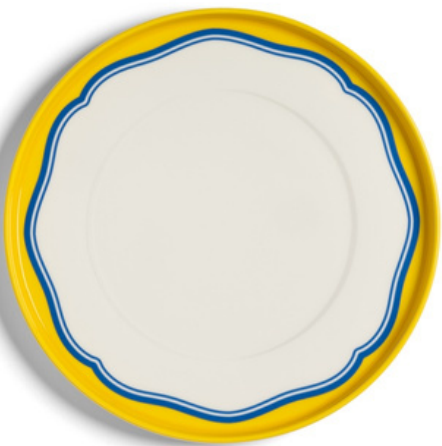

&KLEVERING
AMSTERDAM

&KLEVERING

STATEMENT PIECES FOR YOUR HOME WITH A COLOURFUL WINK

TABLEWARE

**PLATE DAYDREAM WAVE
YELLOW**

SIZE: 26*26*2 cm

Rs 3,500

**PLATE DAYDREAM WAVE
RED**

SIZE: 26*26*2 cm

Rs 3,500

**PLATE DAYDREAM BULGE
YELLOW**

SIZE: 26*26*2 cm

Rs 3,500

**PLATE DAYDREAM BULGE
RED**

SIZE: 26*26*2 cm

Rs 3,500

**PLATE DAYDREAM ARCH
YELLOW**

SIZE: 26*26*2 cm

Rs 3,500

**PLATE DAYDREAM ARCH
RED**

SIZE: 26*26*2 cm

Rs 3,500

**PLATE DAYDREAM ASSORTED -
SET OF 6**

SIZE: 26*26*2 cm