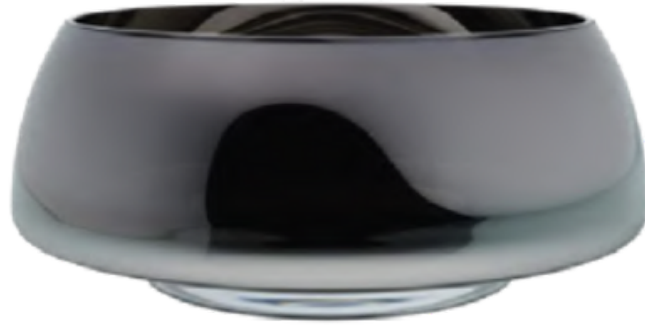

DECO GLASS BOWL – MIRROR SPLASH

SIZE: 34.5*34.5*12.5cm

Rs 35,000

DECO JAZZ BOWL - MIRROR SPLASH

SIZE: 32*32*12cm

Rs 35,000

DECO JAZZ BOWL - MIRROR

SIZE: 32*32*12cm