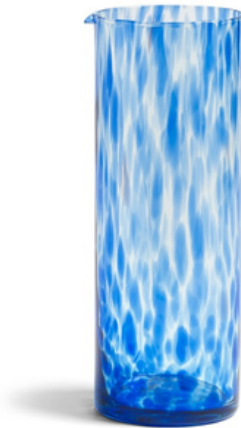

SIZE: 9*9*12cm

Rs 6,000

TULIP CARAFE BLUE

SIZE: 13*8.5*24cm

Rs 7,500

TULIP CARAFE GREEN

SIZE: 13*8.5*24cm

Rs 7,500