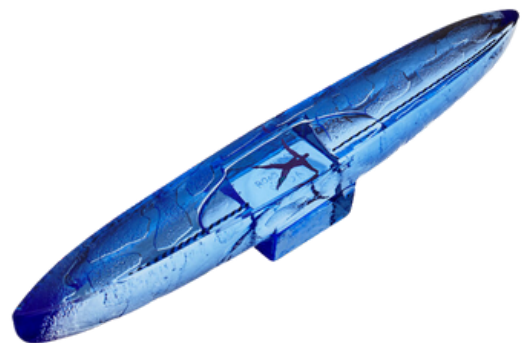

BOAT DRIFTER BLUE

SIZE: 28*4*4.5cm

Rs 32,000