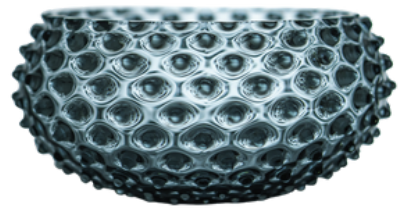

Rs 11,000

**LILAC HOBNAIL TALL JUG
(1 LITRE)**

SIZE: 17cm*17cm*27cm

Rs 11,000

**MISTY BLUE HOBNAIL TALL JUG
(1 LITRE)**

SIZE: 17cm*17cm*27cm

Rs 11,000

CITRINE HOBNAIL FUGU VASE

SIZE: 11.5cm*11.5cm*30cm

Rs 10,500

CRYSTAL HOBNAIL FUGU VASE

SIZE: 11.5cm*11.5cm*30cm

Rs 10,500

ELECTRIC BLUE HOBNAIL FUGU VASE

SIZE: 11.5cm*11.5cm*30cm

Rs 10,500

BRONZE HOBNAIL LARGE BOWL

SIZE: 23cm*23cm*9cm

Rs 9,500

MISTY BLUE HOBNAIL LARGE BOWL

SIZE: 23cm*23cm*9cm

Rs 9,500

**AMBER HOBNAIL TUMBLERS
(SET OF 2)**

SIZE: 7.5cm*7.5cm*12cm