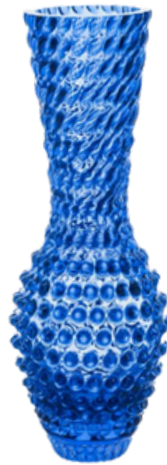

Rs 11,000

**LILAC HOBNAIL TALL JUG
(1 LITRE)**

SIZE: 17cm*17cm*27cm

Rs 11,000

**MISTY BLUE HOBNAIL TALL JUG
(1 LITRE)**

SIZE: 17cm*17cm*27cm

Rs 11,000

CITRINE HOBNAIL FUGU VASE

SIZE: 11.5cm*11.5cm*30cm

Rs 10,500

CRYSTAL HOBNAIL FUGU VASE

SIZE: 11.5cm*11.5cm*30cm

Rs 10,500

ELECTRIC BLUE HOBNAIL FUGU VASE

SIZE: 11.5cm*11.5cm*30cm

Rs 10,500

BRONZE HOBNAIL LARGE BOWL

SIZE: 23cm*23cm*9cm

Rs 9,500

MISTY BLUE HOBNAIL LARGE BOWL

SIZE: 23cm*23cm*9cm

Rs 9,500

**AMBER HOBNAIL TUMBLERS
(SET OF 2)**

SIZE: 7.5cm*7.5cm*12cm