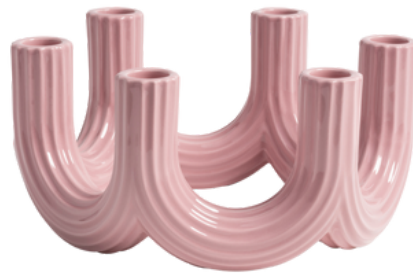

**SHELLEGANCE
CANDLE HOLDER MINI**

SIZE: 10*4.5*9cm

~~Rs 3,500~~

Rs 2,625

**SHELLEGANCE
CANDLE HOLDER (S)**

SIZE: 21*11*17cm

~~Rs 5,000~~

Rs 3,750

**SHELLEGANCE
CANDLE HOLDER (M)**

SIZE: 15*7*13cm

~~Rs 6,000~~

Rs 4,500

CHURROS PINK CANDLE HOLDER

SIZE: 23.5*23.5*11cm

Rs 6,500

VASE

VASE RHOMBIC RED

SIZE: 16*16*29.5 cm

Rs 9,500

VASE RHOMBIC BLUE

SIZE: 16*16*29.5 cm

Rs 9,500

VASE RHOMBIC BLACK

SIZE: 16*16*29.5 cm