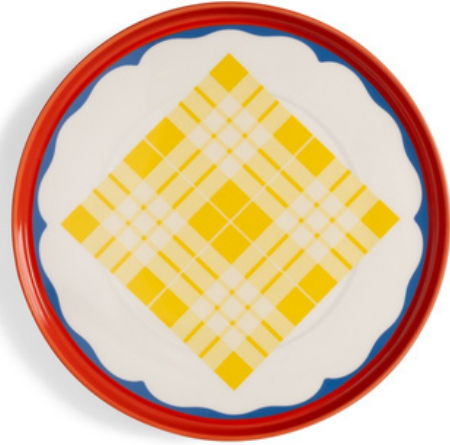

OBJETTO

PRODUCT CATALOG

&KLEVERING
AMSTERDAM

&KLEVERING

STATEMENT PIECES FOR YOUR HOME WITH A COLOURFUL WINK

TABLEWARE

**PLATE DAYDREAM WAVE
YELLOW**

SIZE: 26*26*2 cm

Rs 3,500

**PLATE DAYDREAM WAVE
RED**

SIZE: 26*26*2 cm

Rs 3,500

**PLATE DAYDREAM BULGE
YELLOW**

SIZE: 26*26*2 cm

Rs 3,500

**PLATE DAYDREAM BULGE
RED**

SIZE: 26*26*2 cm

Rs 3,500

**PLATE DAYDREAM ARCH
YELLOW**

SIZE: 26*26*2 cm

Rs 3,500

**PLATE DAYDREAM ARCH
RED**

SIZE: 26*26*2 cm

Rs 3,500