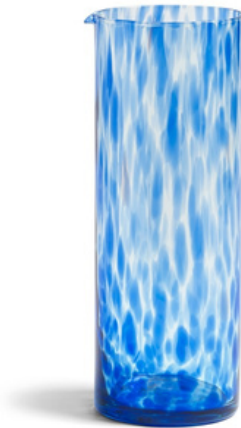

Rs 6,000

TULIP GLASS GREEN- SET OF 2

SIZE: 9*9*12cm

Rs 6,000

TULIP CARAFE BLUE

SIZE: 13*8.5*24cm

Rs 7,500

TULIP CARAFE GREEN

SIZE: 13*8.5*24cm

Rs 7,500

TORTOISE CARAFE

SIZE: 8*8*23.5cm

Rs 5,000

TORTOISE GLASS - SET OF 4

SIZE: 8*8*10cm

Rs 5,500