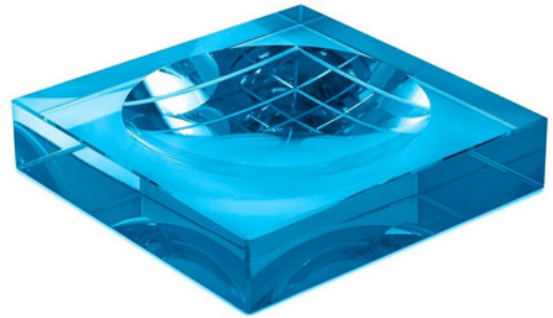

Rs 5,000

**JELLYFISH L**

SIZE: 13\*13\*20cm

Rs 5,500

**CRISSY ASH TRAY AMBER**

SIZE: 12\*12\*2.5 cm

Rs 7,000

**CRISSY ASH TRAY BLUE**

SIZE: 12\*12\*2.5 cm

Rs 7,000

**CRISSY BOWL EMERALD**

SIZE: 12\*12\*7cm

Rs 12,000

**CRISSY PLATTER AMBER**

SIZE: 23\*23\*14cm

Rs 15,000